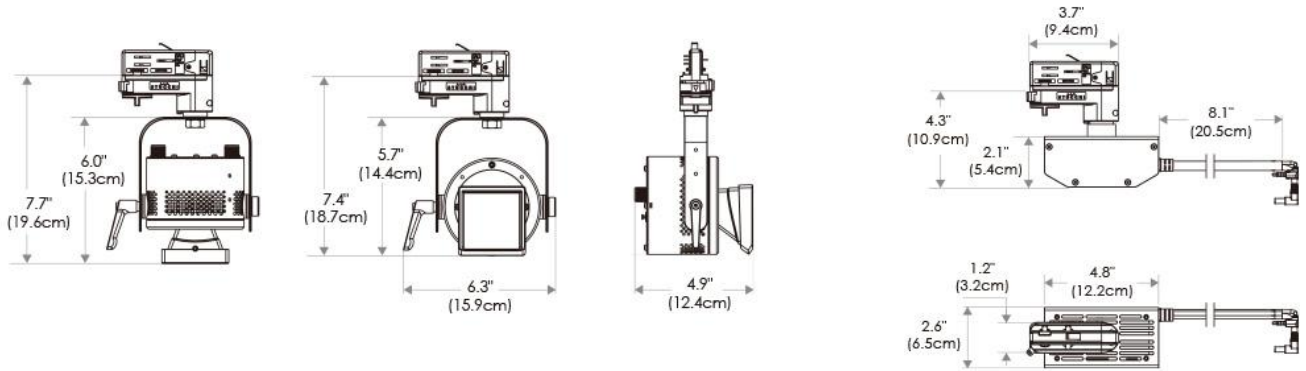

MECHANICAL FIGURES